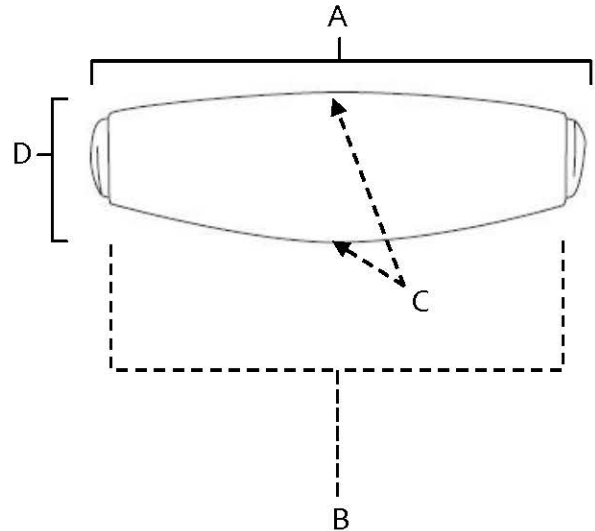

**SPECIFICATIONS**

**ROYALE  
CUP PULLS**

**FEATURES**

- Transitional styling
- Multiple finishes
- Concealed installation

**WARRANTY**

Limited lifetime

**FINISHES**

- Polished Brass (PB)
- Polished Brass/Non-lacquered (PB/NL)
- Polished Chrome (PC)
- Antique English (AE)
- Antique English Matte (AEM)
- Barcelona (BARC)
- Bronze (BRZ)
- Chocolate Bronze (CHBRZ)
- Polished Antique (PA)
- Polished Nickel (PN)
- Satin Nickel (SN)

**MATERIAL**

Brass

Item#	A	B	C	D
<b>A983</b>	3 3/4"	3"	1 1/8"	1"
<b>A984</b>	4 3/4"	4"	1 1/8"	1"

**KEY:**

- A - Overall Length
- B - Center to Center
- C - Width
- D - Projection

NOTE: Dimensions and specifications are subject to change without notice.