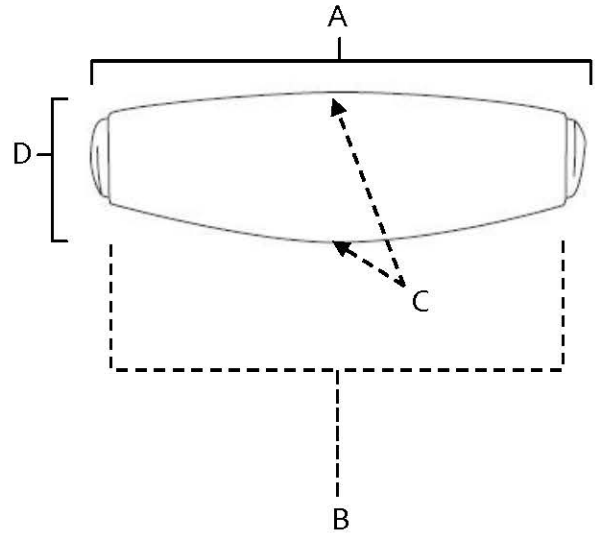

SPECIFICATIONS

**ROYALE
CUP PULLS**

FEATURES

- Transitional styling
- Multiple finishes
- Concealed installation

WARRANTY

Limited lifetime

FINISHES

- Polished Brass (PB)
- Polished Brass/Non-lacquered (PB/NL)
- Polished Chrome (PC)
- Antique English (AE)
- Antique English Matte (AEM)
- Barcelona (BARC)
- Bronze (BRZ)
- Chocolate Bronze (CHBRZ)
- Polished Antique (PA)
- Polished Nickel (PN)
- Satin Nickel (SN)

MATERIAL

Brass

Item#	A	B	C	D
A983	3 3/4"	3"	1 1/8"	1"
A984	4 3/4"	4"	1 1/8"	1"

KEY:

- A - Overall Length
- B - Center to Center
- C - Width
- D - Projection

NOTE: Dimensions and specifications are subject to change without notice.