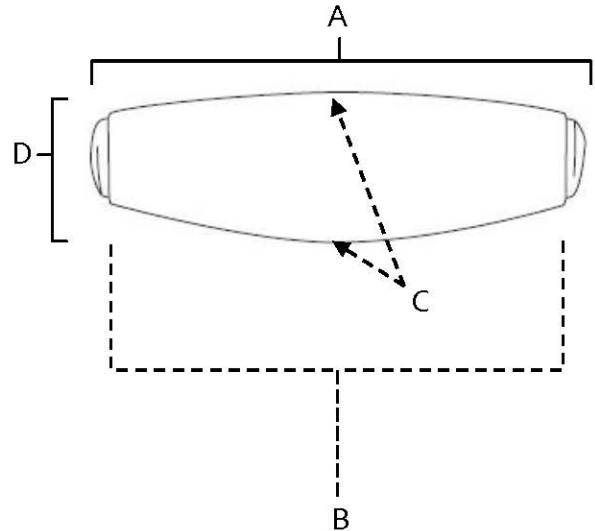

SPECIFICATIONS

**ROYALE
CUP PULLS**

FEATURES

- Transitional styling
- Multiple finishes
- Concealed installation

WARRANTY

Limited lifetime

FINISHES

- Polished Brass (PB)
- Polished Brass/Non-lacquered (PB/NL)
- Polished Chrome (PC)
- Antique English (AE)
- Antique English Matte (AEM)
- Barcelona (BARC)
- Bronze (BRZ)
- Chocolate Bronze (CHBRZ)
- Polished Antique (PA)
- Polished Nickel (PN)
- Satin Nickel (SN)

MATERIAL

Brass

Item#	A	B	C	D
A983	3 3/4"	3"	1 1/8"	1"
A984	4 3/4"	4"	1 1/8"	1"

KEY:

- A - Overall Length
- B - Center to Center
- C - Width
- D - Projection

NOTE: Dimensions and specifications are subject to change without notice.