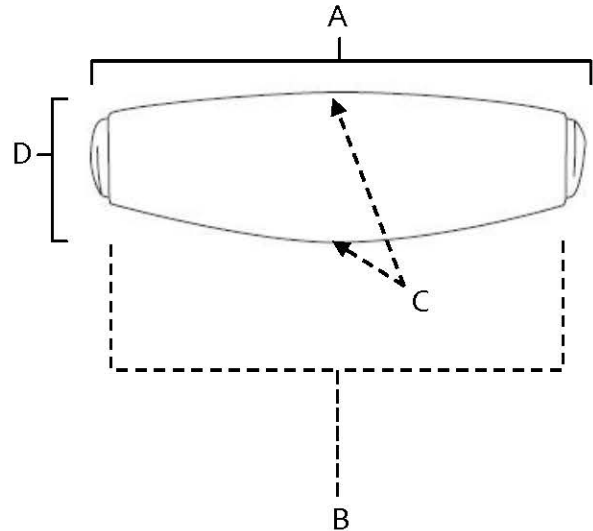

SPECIFICATIONS

**ROYALE
CUP PULLS**

FEATURES

- Transitional styling
- Multiple finishes
- Concealed installation

WARRANTY

Limited lifetime

FINISHES

- Polished Brass (PB)
- Polished Brass/Non-lacquered (PB/NL)
- Polished Chrome (PC)
- Antique English (AE)
- Antique English Matte (AEM)
- Barcelona (BARC)
- Bronze (BRZ)
- Chocolate Bronze (CHBRZ)
- Polished Antique (PA)
- Polished Nickel (PN)
- Satin Nickel (SN)

MATERIAL

Brass

Item#	A	B	C	D
A983	3 3/4"	3"	1 1/8"	1"
A984	4 3/4"	4"	1 1/8"	1"

KEY:

- A - Overall Length
- B - Center to Center
- C - Width
- D - Projection

NOTE: Dimensions and specifications are subject to change without notice.