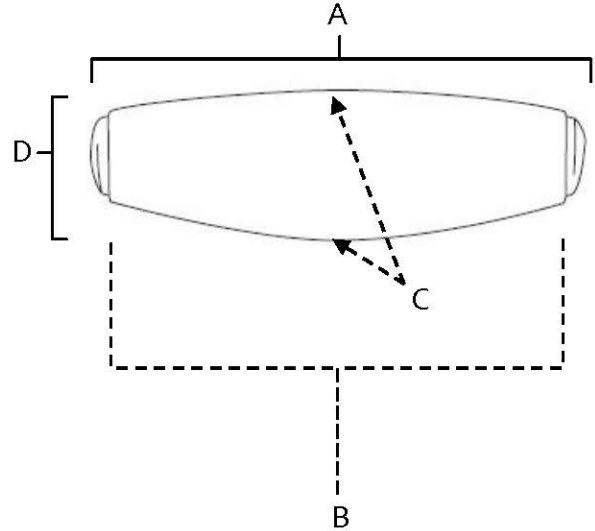

SPECIFICATIONS

**ROYALE
CUP PULLS**

FEATURES

- Transitional styling
- Multiple finishes
- Concealed installation

WARRANTY

Limited lifetime

FINISHES

- Polished Brass (PB)
- Polished Brass/Non-lacquered (PB/NL)
- Polished Chrome (PC)
- Antique English (AE)
- Antique English Matte (AEM)
- Barcelona (BARC)
- Bronze (BRZ)
- Chocolate Bronze (CHBRZ)
- Polished Antique (PA)
- Polished Nickel (PN)
- Satin Nickel (SN)

MATERIAL

Brass

| Item# | A | B | C | D |
|-------------|--------|----|--------|----|
| A983 | 3 3/4" | 3" | 1 1/8" | 1" |
| A984 | 4 3/4" | 4" | 1 1/8" | 1" |

KEY:

- A - Overall Length
- B - Center to Center
- C - Width
- D - Projection