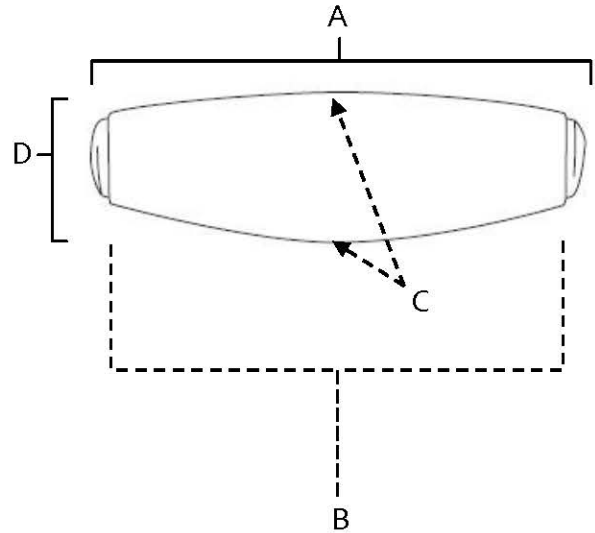

**SPECIFICATIONS**

**ROYALE  
CUP PULLS**

**FEATURES**

- Transitional styling
- Multiple finishes
- Concealed installation

**WARRANTY**

Limited lifetime

**FINISHES**

- Polished Brass (PB)
- Polished Brass/Non-lacquered (PB/NL)
- Polished Chrome (PC)
- Antique English (AE)
- Antique English Matte (AEM)
- Barcelona (BARC)
- Bronze (BRZ)
- Chocolate Bronze (CHBRZ)
- Polished Antique (PA)
- Polished Nickel (PN)
- Satin Nickel (SN)

**MATERIAL**

Brass

Item#	A	B	C	D
<b>A983</b>	3 3/4"	3"	1 1/8"	1"
<b>A984</b>	4 3/4"	4"	1 1/8"	1"

**KEY:**

- A - Overall Length
- B - Center to Center
- C - Width
- D - Projection

NOTE: Dimensions and specifications are subject to change without notice.