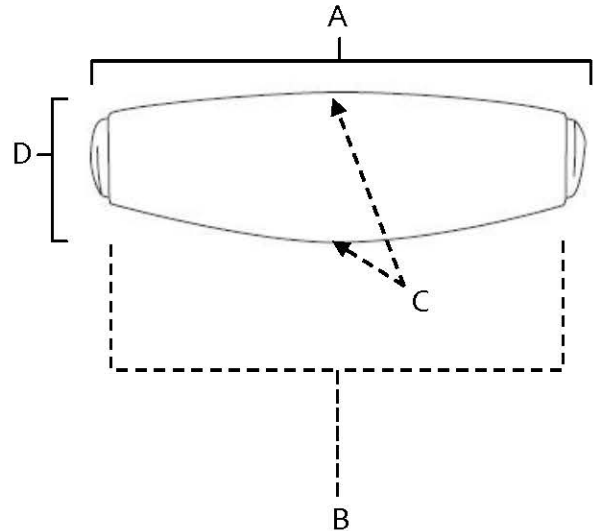

**SPECIFICATIONS**

**ROYALE  
CUP PULLS**

**FEATURES**

- Transitional styling
- Multiple finishes
- Concealed installation

**WARRANTY**

Limited lifetime

**FINISHES**

- Polished Brass (PB)
- Polished Brass/Non-lacquered (PB/NL)
- Polished Chrome (PC)
- Antique English (AE)
- Antique English Matte (AEM)
- Barcelona (BARC)
- Bronze (BRZ)
- Chocolate Bronze (CHBRZ)
- Polished Antique (PA)
- Polished Nickel (PN)
- Satin Nickel (SN)

**MATERIAL**

Brass

Item#	A	B	C	D
<b>A983</b>	3 3/4"	3"	1 1/8"	1"
<b>A984</b>	4 3/4"	4"	1 1/8"	1"

**KEY:**

- A - Overall Length
- B - Center to Center
- C - Width
- D - Projection

NOTE: Dimensions and specifications are subject to change without notice.