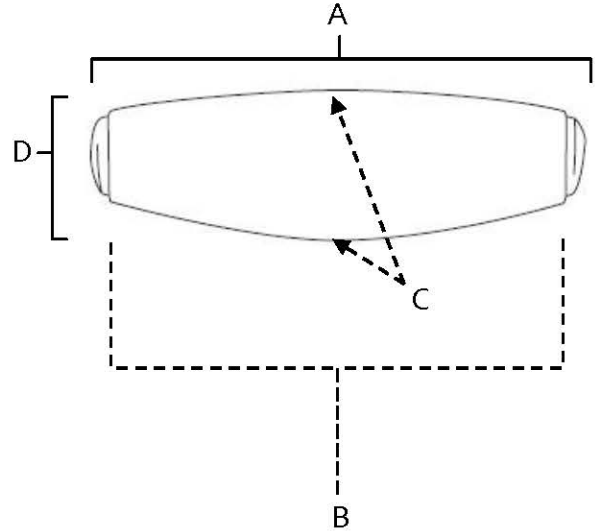

**SPECIFICATIONS**

**ROYALE  
CUP PULLS**

**FEATURES**

- Transitional styling
- Multiple finishes
- Concealed installation

**WARRANTY**

Limited lifetime

**FINISHES**

- Polished Brass (PB)
- Polished Brass/Non-lacquered (PB/NL)
- Polished Chrome (PC)
- Antique English (AE)
- Antique English Matte (AEM)
- Barcelona (BARC)
- Bronze (BRZ)
- Chocolate Bronze (CHBRZ)
- Polished Antique (PA)
- Polished Nickel (PN)
- Satin Nickel (SN)

**MATERIAL**

Brass

Item#	A	B	C	D
<b>A983</b>	3 3/4"	3"	1 1/8"	1"
<b>A984</b>	4 3/4"	4"	1 1/8"	1"

**KEY:**

- A - Overall Length
- B - Center to Center
- C - Width
- D - Projection

NOTE: Dimensions and specifications are subject to change without notice.