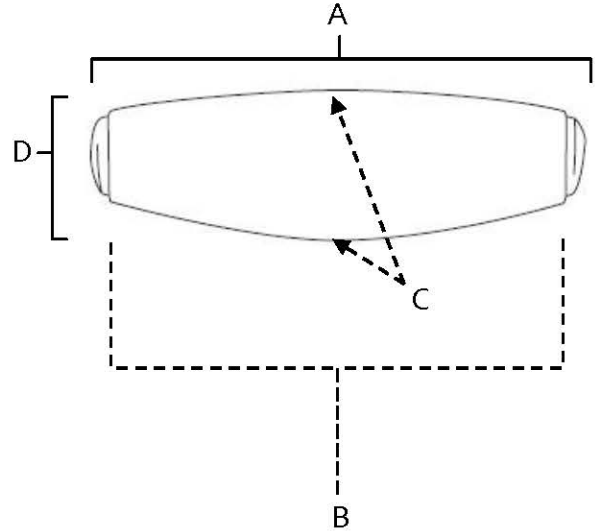

SPECIFICATIONS

**ROYALE
CUP PULLS**

FEATURES

- Transitional styling
- Multiple finishes
- Concealed installation

WARRANTY

Limited lifetime

FINISHES

- Polished Brass (PB)
- Polished Brass/Non-lacquered (PB/NL)
- Polished Chrome (PC)
- Antique English (AE)
- Antique English Matte (AEM)
- Barcelona (BARC)
- Bronze (BRZ)
- Chocolate Bronze (CHBRZ)
- Polished Antique (PA)
- Polished Nickel (PN)
- Satin Nickel (SN)

MATERIAL

Brass

Item#	A	B	C	D
A983	3 3/4"	3"	1 1/8"	1"
A984	4 3/4"	4"	1 1/8"	1"

KEY:

- A - Overall Length
- B - Center to Center
- C - Width
- D - Projection

NOTE: Dimensions and specifications are subject to change without notice.