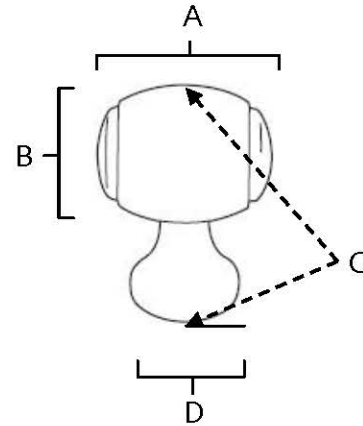

SPECIFICATIONS

**ROYALE
BARREL KNOB**

FEATURES

- Transitional styling
- Multiple finishes
- Concealed installation

WARRANTY

Limited lifetime

FINISHES

- Polished Brass (PB)
- Polished Brass/Non-lacquered (PB/NL)
- Polished Chrome (PC)
- Antique English (AE)
- Antique English Matte (AEM)
- Barcelona (BARC)
- Bronze (BRZ)
- Chocolate Bronze (CHBRZ)
- Polished Antique (PA)
- Polished Nickel (PN)
- Satin Nickel (SN)

MATERIAL

Brass

Item#	A	B	C	D
A981-34	3/4"	1/2"	1 1/8"	1/2"
A981-1	1"	1/2"	1 1/8"	5/8"
A981-18	1 1/8"	5/8"	1 1/4"	11/16"

KEY:

- A - Length
- B - Width
- C - Projection
- D - Mount Length and Width

NOTE: Dimensions and specifications are subject to change without notice.