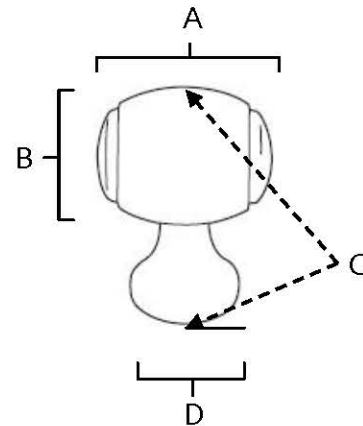

**SPECIFICATIONS**

**ROYALE  
BARREL KNOB**

**FEATURES**

- Transitional styling
- Multiple finishes
- Concealed installation

**WARRANTY**

Limited lifetime

**FINISHES**

- Polished Brass (PB)
- Polished Brass/Non-lacquered (PB/NL)
- Polished Chrome (PC)
- Antique English (AE)
- Antique English Matte (AEM)
- Barcelona (BARC)
- Bronze (BRZ)
- Chocolate Bronze (CHBRZ)
- Polished Antique (PA)
- Polished Nickel (PN)
- Satin Nickel (SN)

**MATERIAL**

Brass

Item#	A	B	C	D
<b>A981-34</b>	3/4"	1/2"	1 1/8"	1/2"
<b>A981-1</b>	1"	1/2"	1 1/8"	5/8"
<b>A981-18</b>	1 1/8"	5/8"	1 1/4"	11/16"

**KEY:**

- A - Length
- B - Width
- C - Projection
- D - Mount Length and Width

NOTE: Dimensions and specifications are subject to change without notice.