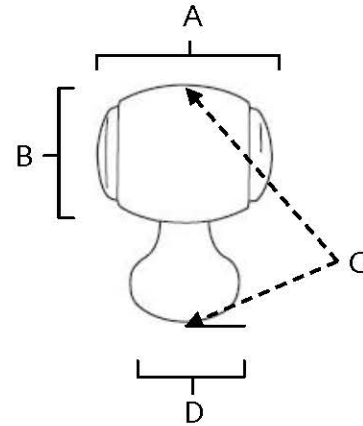

**SPECIFICATIONS**

**ROYALE  
BARREL KNOB**

**FEATURES**

- Transitional styling
- Multiple finishes
- Concealed installation

**WARRANTY**

Limited lifetime

**FINISHES**

- Polished Brass (PB)
- Polished Brass/Non-lacquered (PB/NL)
- Polished Chrome (PC)
- Antique English (AE)
- Antique English Matte (AEM)
- Barcelona (BARC)
- Bronze (BRZ)
- Chocolate Bronze (CHBRZ)
- Polished Antique (PA)
- Polished Nickel (PN)
- Satin Nickel (SN)

**MATERIAL**

Brass

Item#	A	B	C	D
<b>A981-34</b>	3/4"	1/2"	1 1/8"	1/2"
<b>A981-1</b>	1"	1/2"	1 1/8"	5/8"
<b>A981-18</b>	1 1/8"	5/8"	1 1/4"	11/16"

**KEY:**

- A - Length
- B - Width
- C - Projection
- D - Mount Length and Width

NOTE: Dimensions and specifications are subject to change without notice.