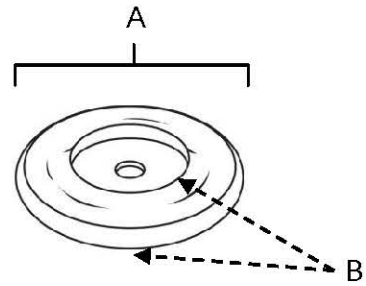

SPECIFICATIONS

**TRADITIONAL
ROSETTES**

FEATURES

- Traditional styling
- Multiple finishes
- Concealed installation

WARRANTY

Limited lifetime

FINISHES

- Polished Brass (PB)
- Polished Chrome (PC)
- Antique English (AE)
- Antique English Matte (AEM)
- Antique Pewter (AP)
- Barcelona (BARC)
- Bronze (BRZ)
- Chocolate Bronze (CHBRZ)
- Matte Black (MB)
- Polished Antique (PA)
- Polished Nickel (PN)
- Satin Nickel (SN)

MATERIAL

Brass

| Item# | A | B |
|---|--------|------|
| A615-34 (for A817-34) | 3/4" | 1/8" |
| A615-1 (for A817-1 & A1150) | 1" | 1/8" |
| A615-14 (for A817-14 & A1151) | 1 1/4" | 1/8" |
| A615-38 (for A817-38 & A1160) | 1 1/2" | 1/8" |
| A615-45 (for A817-45 & A1161) | 1 3/4" | 1/8" |

KEY:

- A - Length and Width
- B - Projection

NOTE: Dimensions and specifications are subject to change without notice.