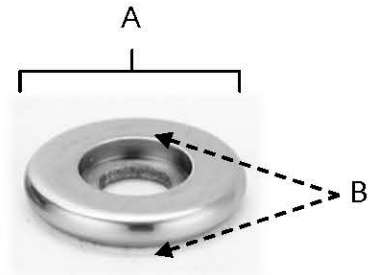

SPECIFICATIONS

**TRADITIONAL
ROSETTES**

FEATURES

- Traditional styling
- Multiple finishes
- Concealed installation

WARRANTY

Limited lifetime

FINISHES

- Polished Brass (PB)
- Polished Chrome (PC)
- Antique Pewter (AP)
- Barcelona (BARC)
- Bronze (BRZ)
- Chocolate Bronze (CHBRZ)
- Matte Black (MB)
- Polished Antique (PA)
- Polished Nickel (PN)
- Satin Nickel (SN)

MATERIAL

Brass

Item#	A	B
A721 (for A7035, A711 & A712)	5/8"	1/8"

KEY:

- A - Length and Width
- B - Projection

NOTE: Dimensions and specifications are subject to change without notice.