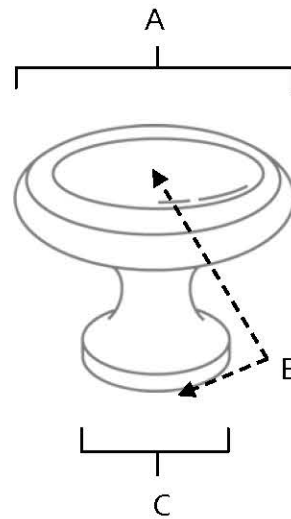

SPECIFICATIONS

**TRADITIONAL
KNOBS**

FEATURES

Traditional styling
Multiple finishes
Concealed installation

WARRANTY

Limited lifetime

FINISHES

Polished Brass (PB)
Polished Chrome (PC)
Antique English (AE)
Antique English Matte (AEM)
Antique Pewter (AP)
Barcelona (BARC)
Bronze (BRZ)
Chocolate Bronze (CHBRZ)
Matte Black (MB)
Polished Antique (PA)
Polished Nickel (PN)
Satin Nickel (SN)

MATERIAL

Brass

Item#	A	B	C
A1150	1"	1"	5/8"
A1151	1 1/4"	1 1/4"	3/4"

KEY:

A - Length and Width
B - Projection
C - Mount Length and Width

NOTE: Dimensions and specifications are subject to change without notice.