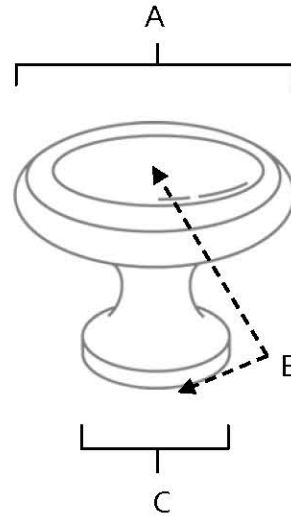

SPECIFICATIONS

**TRADITIONAL
KNOBS**

FEATURES

Traditional styling
Multiple finishes
Concealed installation

WARRANTY

Limited lifetime

FINISHES

Polished Brass (PB)
Polished Chrome (PC)
Antique English (AE)
Antique English Matte (AEM)
Antique Pewter (AP)
Barcelona (BARC)
Bronze (BRZ)
Chocolate Bronze (CHBRZ)
Matte Black (MB)
Polished Antique (PA)
Polished Nickel (PN)
Satin Nickel (SN)

MATERIAL

Brass

Item#	A	B	C
A1150	1"	1"	5/8"
A1151	1 1/4"	1 1/4"	3/4"

KEY:

A - Length and Width
B - Projection
C - Mount Length and Width

NOTE: Dimensions and specifications are subject to change without notice.