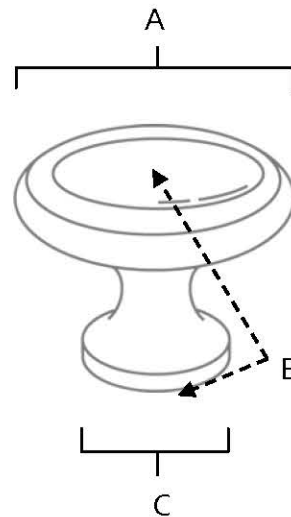

**SPECIFICATIONS**

**TRADITIONAL  
KNOBS**

**FEATURES**

Traditional styling  
Multiple finishes  
Concealed installation

**WARRANTY**

Limited lifetime

**FINISHES**

Polished Brass (PB)  
Polished Chrome (PC)  
Antique English (AE)  
Antique English Matte (AEM)  
Antique Pewter (AP)  
Barcelona (BARC)  
Bronze (BRZ)  
Chocolate Bronze (CHBRZ)  
Matte Black (MB)  
Polished Antique (PA)  
Polished Nickel (PN)  
Satin Nickel (SN)

**MATERIAL**

Brass

Item#	A	B	C
A1150	1"	1"	5/8"
A1151	1 1/4"	1 1/4"	3/4"

**KEY:**

A - Length and Width  
B - Projection  
C - Mount Length and Width

NOTE: Dimensions and specifications are subject to change without notice.