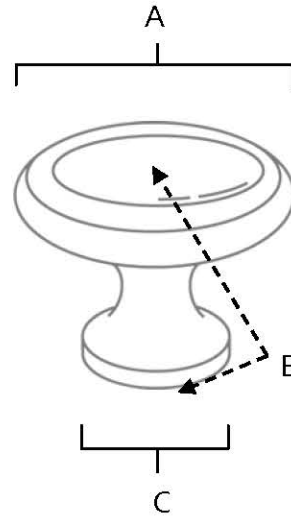

**SPECIFICATIONS**

**TRADITIONAL  
KNOBS**

**FEATURES**

Traditional styling  
Multiple finishes  
Concealed installation

**WARRANTY**

Limited lifetime

**FINISHES**

Polished Brass (PB)  
Polished Chrome (PC)  
Antique English (AE)  
Antique English Matte (AEM)  
Antique Pewter (AP)  
Barcelona (BARC)  
Bronze (BRZ)  
Chocolate Bronze (CHBRZ)  
Matte Black (MB)  
Polished Antique (PA)  
Polished Nickel (PN)  
Satin Nickel (SN)

**MATERIAL**

Brass

Item#	A	B	C
A1150	1"	1"	5/8"
A1151	1 1/4"	1 1/4"	3/4"

**KEY:**

A - Length and Width  
B - Projection  
C - Mount Length and Width

NOTE: Dimensions and specifications are subject to change without notice.