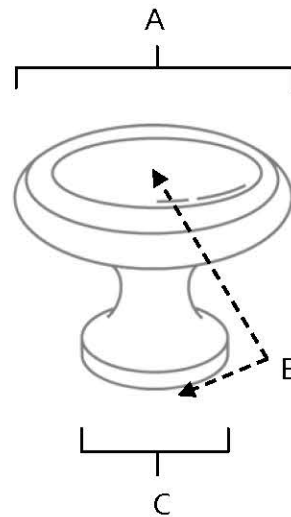

**SPECIFICATIONS**

**TRADITIONAL  
KNOBS**

**FEATURES**

Traditional styling  
Multiple finishes  
Concealed installation

**WARRANTY**

Limited lifetime

**FINISHES**

Polished Brass (PB)  
Polished Chrome (PC)  
Antique English (AE)  
Antique English Matte (AEM)  
Antique Pewter (AP)  
Barcelona (BARC)  
Bronze (BRZ)  
Chocolate Bronze (CHBRZ)  
Matte Black (MB)  
Polished Antique (PA)  
Polished Nickel (PN)  
Satin Nickel (SN)

**MATERIAL**

Brass

Item#	A	B	C
A1160	1 1/2"	1"	11/16"
A1161	1 3/4"	1 1/8"	13/16"

**KEY:**

A - Length and Width  
B - Projection  
C - Mount Length and Width

NOTE: Dimensions and specifications are subject to change without notice.