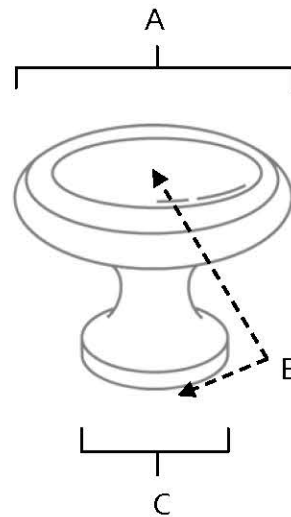

SPECIFICATIONS

**TRADITIONAL
KNOBS**

FEATURES

Traditional styling
Multiple finishes
Concealed installation

WARRANTY

Limited lifetime

FINISHES

Polished Brass (PB)
Polished Chrome (PC)
Antique English (AE)
Antique English Matte (AEM)
Antique Pewter (AP)
Barcelona (BARC)
Bronze (BRZ)
Chocolate Bronze (CHBRZ)
Matte Black (MB)
Polished Antique (PA)
Polished Nickel (PN)
Satin Nickel (SN)

MATERIAL

Brass

Item#	A	B	C
A1160	1 1/2"	1"	11/16"
A1161	1 3/4"	1 1/8"	13/16"

KEY:

A - Length and Width
B - Projection
C - Mount Length and Width

NOTE: Dimensions and specifications are subject to change without notice.