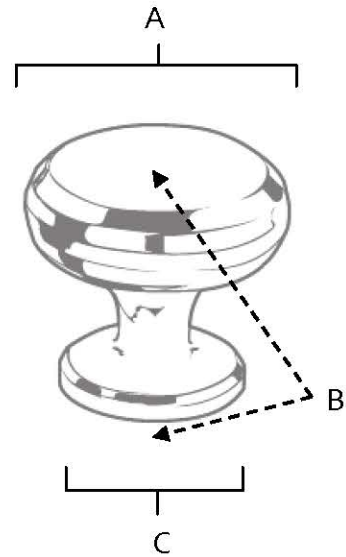

**SPECIFICATIONS**

**TRADITIONAL  
KNOBS**

**FEATURES**

- Traditional styling
- Multiple finishes
- Concealed installation

**WARRANTY**

Limited lifetime

**FINISHES**

- Polished Brass (PB)
- Polished Chrome (PC)
- Bronze (BRZ)
- Chocolate Bronze (CHBRZ)
- Polished Nickel (PN)
- Satin Nickel (SN)

**MATERIAL**

Brass

Item#	A	B	C
A1172	1"	1"	11/16"
A1173	1 1/8"	1 1/8"	13/16"
A1174	1 1/4"	1 1/4"	7/8"

**KEY:**

- A - Length and Width
- B - Projection
- C - Mount Length and Width

NOTE: Dimensions and specifications are subject to change without notice.