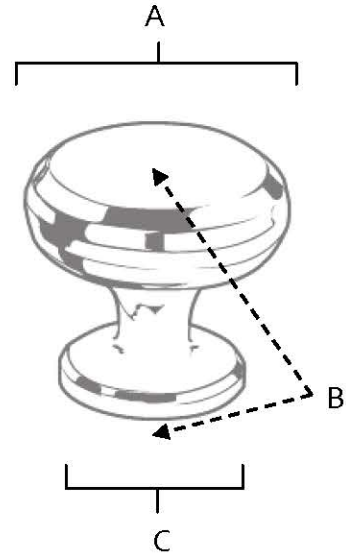

**SPECIFICATIONS**

**TRADITIONAL  
KNOBS**

**FEATURES**

Traditional styling  
Multiple finishes  
Concealed installation

**WARRANTY**

Limited lifetime

**FINISHES**

Polished Brass (PB)  
Polished Chrome (PC)  
Bronze (BRZ)  
Chocolate Bronze (CHBRZ)  
Polished Nickel (PN)  
Satin Nickel (SN)

**MATERIAL**

Brass

Item#	A	B	C
A1172	1"	1"	11/16"
A1173	1 1/8"	1 1/8"	13/16"
A1174	1 1/4"	1 1/4"	7/8"

**KEY:**

A - Length and Width  
B - Projection  
C - Mount Length and Width

NOTE: Dimensions and specifications are subject to change without notice.