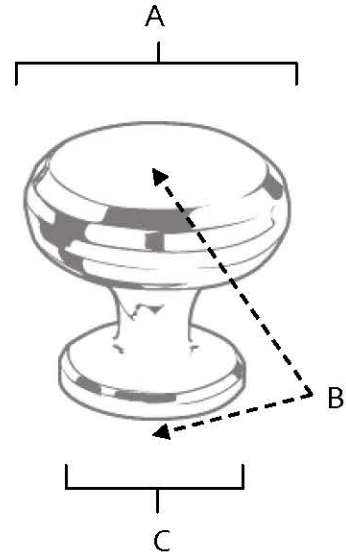

SPECIFICATIONS

**TRADITIONAL
KNOBS**

FEATURES

- Traditional styling
- Multiple finishes
- Concealed installation

WARRANTY

Limited lifetime

FINISHES

- Polished Brass (PB)
- Polished Chrome (PC)
- Bronze (BRZ)
- Chocolate Bronze (CHBRZ)
- Polished Nickel (PN)
- Satin Nickel (SN)

MATERIAL

Brass

Item#	A	B	C
A1172	1"	1"	11/16"
A1173	1 1/8"	1 1/8"	13/16"
A1174	1 1/4"	1 1/4"	7/8"

KEY:

- A - Length and Width
- B - Projection
- C - Mount Length and Width

NOTE: Dimensions and specifications are subject to change without notice.