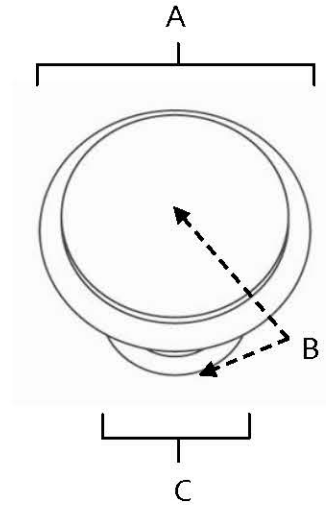

SPECIFICATIONS

**TRADITIONAL
KNOBS**

FEATURES

- Traditional styling
- Multiple finishes
- Concealed installation

WARRANTY

Limited lifetime

FINISHES

- Polished Brass (PB)
- Polished Chrome (PC)
- Antique Pewter (AP)
- Barcelona (BARC)
- Bronze (BRZ)
- Chocolate Bronze (CHBRZ)
- Matte Black (MB)
- Polished Antique (PA)
- Polished Nickel (PN)
- Satin Nickel (SN)

MATERIAL

Brass

Item#	A	B	C
A1145	1 1/4"	1"	5/8"
A1146	1 1/2"	1 1/4"	3/4"

KEY:

- A - Length and Width
- B - Projection
- C - Mount Length and Width

NOTE: Dimensions and specifications are subject to change without notice.