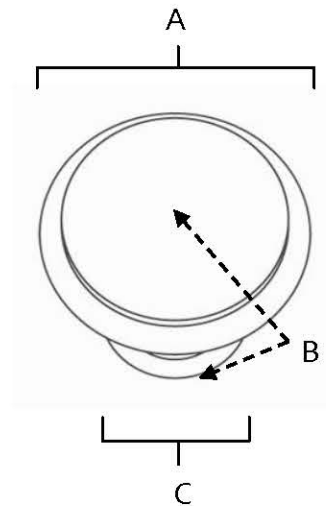

SPECIFICATIONS

**TRADITIONAL
KNOBS**

FEATURES

- Traditional styling
- Multiple finishes
- Concealed installation

WARRANTY

Limited lifetime

FINISHES

- Polished Brass (PB)
- Polished Chrome (PC)
- Antique Pewter (AP)
- Barcelona (BARC)
- Bronze (BRZ)
- Chocolate Bronze (CHBRZ)
- Matte Black (MB)
- Polished Antique (PA)
- Polished Nickel (PN)
- Satin Nickel (SN)

MATERIAL

Brass

Item#	A	B	C
A1145	1 1/4"	1"	5/8"
A1146	1 1/2"	1 1/4"	3/4"

KEY:

- A - Length and Width
- B - Projection
- C - Mount Length and Width

NOTE: Dimensions and specifications are subject to change without notice.