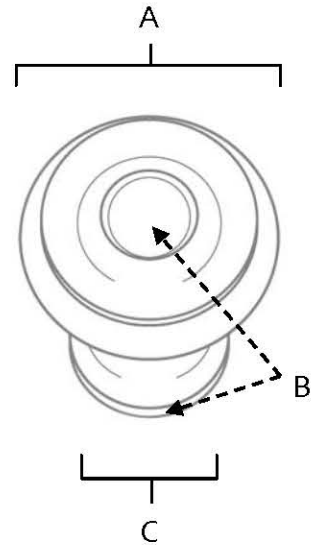

**SPECIFICATIONS**

**TRADITIONAL  
KNOBS**

**FEATURES**

Traditional styling  
Multiple finishes  
Concealed installation

**WARRANTY**

Limited lifetime

**FINISHES**

Polished Brass (PB)  
Polished Chrome (PC)  
Antique English (AE)  
Antique English Matte (AEM)  
Antique Pewter (AP)  
Barcelona (BARC)  
Bronze (BRZ)  
Chocolate Bronze (CHBRZ)  
Matte Black (MB)  
Polished Antique (PA)  
Polished Nickel (PN)  
Satin Nickel (SN)

**MATERIAL**

Brass

Item#	A	B	C
A1047	1"	7/8"	11/16"
A1049	1 1/4"	1"	13/16"
A1050	1 1/2"	1 1/8"	1"

**KEY:**

A - Length and Width  
B - Projection  
C - Mount Length and Width

NOTE: Dimensions and specifications are subject to change without notice.