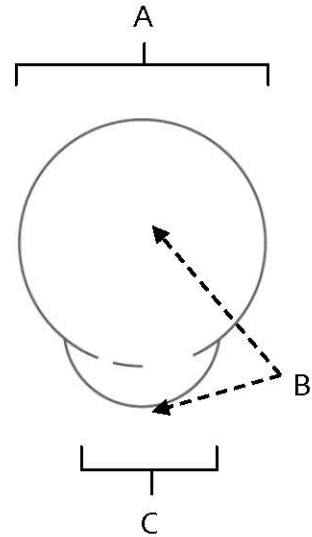

**SPECIFICATIONS**

**KNOBS**

**FEATURES**

- Transitional styling
- Multiple finishes
- Concealed installation

**WARRANTY**

Limited lifetime

**FINISHES**

- Polished Chrome (PC)
- Polished Nickel (PN)
- Satin Nickel (SN)

**MATERIAL**

Brass

Item#	A	B	C
A1030	5/8"	3/4"	7/16"
A1031	3/4"	1"	9/16"
A1032	1"	1 1/4"	3/4"
A1033	1 1/8"	1 3/8"	7/8"

**KEY:**

- A - Length and Width
- B - Projection
- C - Mount Length and Width

NOTE: Dimensions and specifications are subject to change without notice.