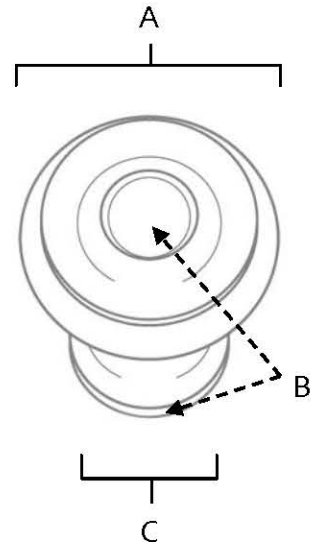

**SPECIFICATIONS**

**TRADITIONAL  
KNOBS**

**FEATURES**

Traditional styling  
Multiple finishes  
Concealed installation

**WARRANTY**

Limited lifetime

**FINISHES**

Polished Brass (PB)  
Polished Chrome (PC)  
Antique English (AE)  
Antique English Matte (AEM)  
Antique Pewter (AP)  
Barcelona (BARC)  
Bronze (BRZ)  
Chocolate Bronze (CHBRZ)  
Matte Black (MB)  
Polished Antique (PA)  
Polished Nickel (PN)  
Satin Nickel (SN)

**MATERIAL**

Brass

Item#	A	B	C
A1047	1"	7/8"	11/16"
A1049	1 1/4"	1"	13/16"
A1050	1 1/2"	1 1/8"	1"

**KEY:**

A - Length and Width  
B - Projection  
C - Mount Length and Width

NOTE: Dimensions and specifications are subject to change without notice.