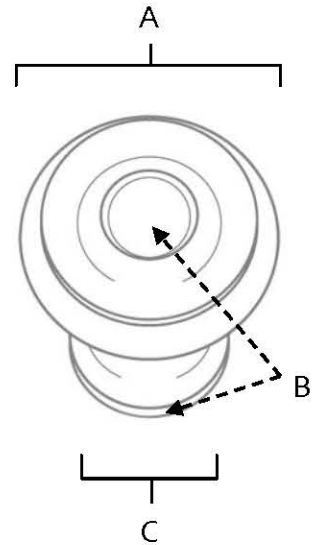

SPECIFICATIONS

**TRADITIONAL
KNOBS**

FEATURES

Traditional styling
Multiple finishes
Concealed installation

WARRANTY

Limited lifetime

FINISHES

Polished Brass (PB)
Polished Chrome (PC)
Antique English (AE)
Antique English Matte (AEM)
Antique Pewter (AP)
Barcelona (BARC)
Bronze (BRZ)
Chocolate Bronze (CHBRZ)
Matte Black (MB)
Polished Antique (PA)
Polished Nickel (PN)
Satin Nickel (SN)

MATERIAL

Brass

Item#	A	B	C
A1047	1"	7/8"	11/16"
A1049	1 1/4"	1"	13/16"
A1050	1 1/2"	1 1/8"	1"

KEY:

A - Length and Width
B - Projection
C - Mount Length and Width

NOTE: Dimensions and specifications are subject to change without notice.