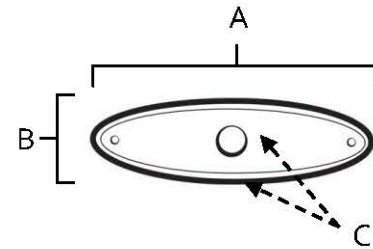

SPECIFICATIONS

ESCUTCHEON
OVAL

FEATURES

- Modern styling
- Multiple finishes
- Concealed installation

WARRANTY

Limited lifetime

FINISHES

- Polished Brass (PB)
- Polished Chrome (PC)
- Antique English (AE)
- Antique English Matte (AEM)
- Antique Pewter (AP)
- Barcelona (BARC)
- Bronze (BRZ)
- Chocolate Bronze (CHBRZ)
- Matte Black (MB)
- Polished Antique (PA)
- Polished Nickel (PN)
- Satin Nickel (SN)

MATERIAL

Brass

Item#	A	B	C
A1225-3	3"	7/8"	1/8"

KEY:

- A - Length
- B - Width
- C - Projection

NOTE: Dimensions and specifications are subject to change without notice.