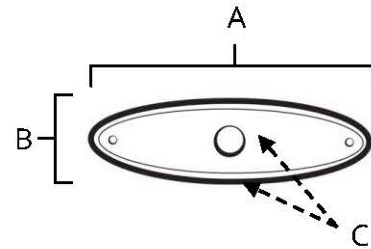

SPECIFICATIONS

ESCUTCHEON
OVAL

FEATURES

- Modern styling
- Multiple finishes
- Concealed installation

WARRANTY

Limited lifetime

FINISHES

- Polished Brass (PB)
- Polished Chrome (PC)
- Antique English (AE)
- Antique English Matte (AEM)
- Antique Pewter (AP)
- Barcelona (BARC)
- Bronze (BRZ)
- Chocolate Bronze (CHBRZ)
- Matte Black (MB)
- Polished Antique (PA)
- Polished Nickel (PN)
- Satin Nickel (SN)

MATERIAL

Brass

Item#	A	B	C
A1225-3	3"	7/8"	1/8"

KEY:

- A - Length
- B - Width
- C - Projection

NOTE: Dimensions and specifications are subject to change without notice.