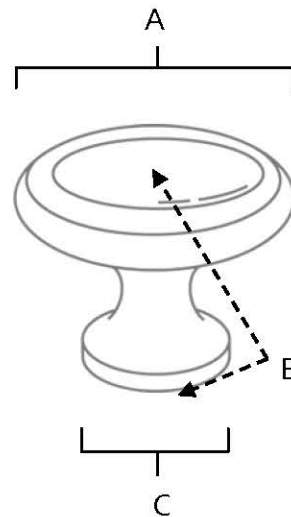

SPECIFICATIONS

**TRADITIONAL
KNOBS**

FEATURES

Traditional styling
Multiple finishes
Concealed installation

WARRANTY

Limited lifetime

FINISHES

Polished Brass (PB)
Polished Chrome (PC)
Antique English (AE)
Antique English Matte (AEM)
Antique Pewter (AP)
Barcelona (BARC)
Bronze (BRZ)
Chocolate Bronze (CHBRZ)
Matte Black (MB)
Polished Antique (PA)
Polished Nickel (PN)
Satin Nickel (SN)

MATERIAL

Brass

Item#	A	B	C
A1150	1"	1"	5/8"
A1151	1 1/4"	1 1/4"	3/4"

KEY:

A - Length and Width
B - Projection
C - Mount Length and Width

NOTE: Dimensions and specifications are subject to change without notice.