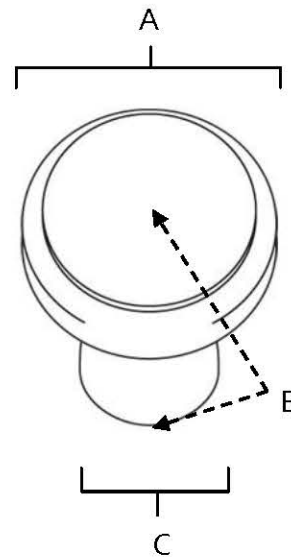

SPECIFICATIONS

**TRADITIONAL
KNOBS**

FEATURES

- Traditional styling
- Multiple finishes
- Concealed installation

WARRANTY

Limited lifetime

FINISHES

- Polished Brass (PB)
- Polished Chrome (PC)
- Antique English (AE)
- Antique English Matte (AEM)
- Antique Pewter (AP)
- Barcelona (BARC)
- Bronze (BRZ)
- Chocolate Bronze (CHBRZ)
- Matte Black (MB)
- Polished Antique (PA)
- Polished Nickel (PN)
- Satin Nickel (SN)

MATERIAL

Brass

Item#	A	B	C
A1154	1 1/4"	1 1/4"	1/2"

KEY:

- A - Length and Width
- B - Projection
- C - Mount Length and Width

NOTE: Dimensions and specifications are subject to change without notice.