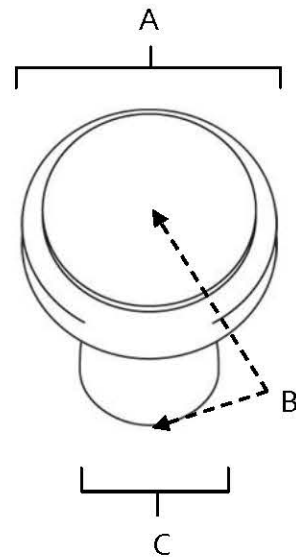

SPECIFICATIONS

**TRADITIONAL
KNOBS**

FEATURES

Traditional styling
Multiple finishes
Concealed installation

WARRANTY

Limited lifetime

FINISHES

Polished Brass (PB)
Polished Chrome (PC)
Antique English (AE)
Antique English Matte (AEM)
Antique Pewter (AP)
Barcelona (BARC)
Bronze (BRZ)
Chocolate Bronze (CHBRZ)
Matte Black (MB)
Polished Antique (PA)
Polished Nickel (PN)
Satin Nickel (SN)

MATERIAL

Brass

Item#	A	B	C
A1154	1 1/4"	1 1/4"	1/2"

KEY:

A - Length and Width
B - Projection
C - Mount Length and Width

NOTE: Dimensions and specifications are subject to change without notice.