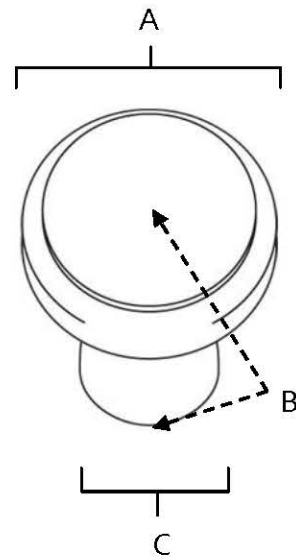

**SPECIFICATIONS**

**TRADITIONAL  
KNOBS**

**FEATURES**

Traditional styling  
Multiple finishes  
Concealed installation

**WARRANTY**

Limited lifetime

**FINISHES**

Polished Brass (PB)  
Polished Chrome (PC)  
Antique English (AE)  
Antique English Matte (AEM)  
Antique Pewter (AP)  
Barcelona (BARC)  
Bronze (BRZ)  
Chocolate Bronze (CHBRZ)  
Matte Black (MB)  
Polished Antique (PA)  
Polished Nickel (PN)  
Satin Nickel (SN)

**MATERIAL**

Brass

Item#	A	B	C
A1154	1 1/4"	1 1/4"	1/2"

**KEY:**

A - Length and Width  
B - Projection  
C - Mount Length and Width

NOTE: Dimensions and specifications are subject to change without notice.