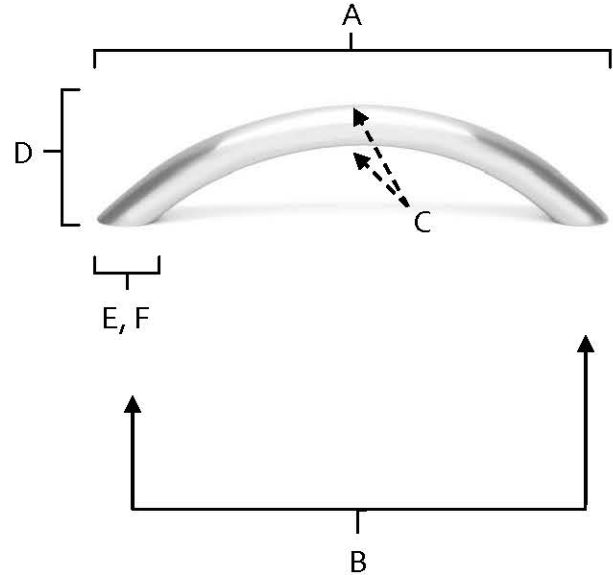

SPECIFICATIONS

PULLS

FEATURES

- Modern styling
- Multiple finishes
- Concealed installation

WARRANTY

Limited lifetime

FINISHES

- Polished Brass (PB)
- Polished Chrome (PC)
- Barcelona (BARC)
- Bronze (BRZ)
- Chocolate Bronze (CHBRZ)
- Matte Black (MB)
- Polished Nickel (PN)
- Satin Nickel (SN)

MATERIAL

Brass

| Item# | A | B | C | D | E (L) | F (W) |
|-------|--------|--------|------|--------|-------|-------|
| A1239 | 4 5/8" | 3 3/4" | 3/8" | 1 1/8" | 9/16" | 3/8" |
| A1298 | 6" | 5" | 3/8" | 1 1/4" | 9/16" | 3/8" |

KEY:

- A - Overall Length
- B - Center to Center
- C - Handle Width
- D - Projection
- E - Mount Length
- F - Mount Width

NOTE: Dimensions and specifications are subject to change without notice.