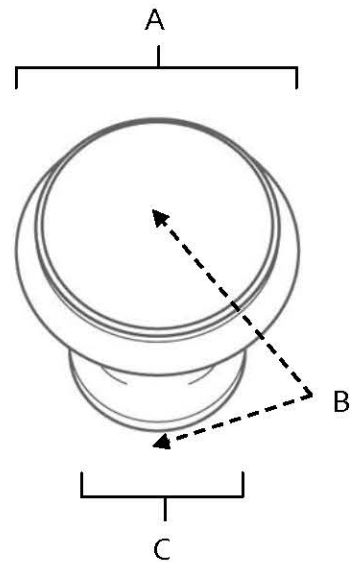

**SPECIFICATIONS**

**TRADITIONAL  
KNOBS**

**FEATURES**

- Traditional styling
- Multiple finishes
- Concealed installation

**WARRANTY**

Limited lifetime

**FINISHES**

- Polished Brass (PB)
- Polished Chrome (PC)
- Antique Pewter (AP)
- Barcelona (BARC)
- Bronze (BRZ)
- Chocolate Bronze (CHBRZ)
- Matte Black (MB)
- Polished Nickel (PN)
- Satin Nickel (SN)

**MATERIAL**

Brass

Item#	A	B	C
<b>A1164</b>	1 1/4"	1"	3/4"

**KEY:**

- A - Length and Width
- B - Projection
- C - Mount Length and Width

NOTE: Dimensions and specifications are subject to change without notice.