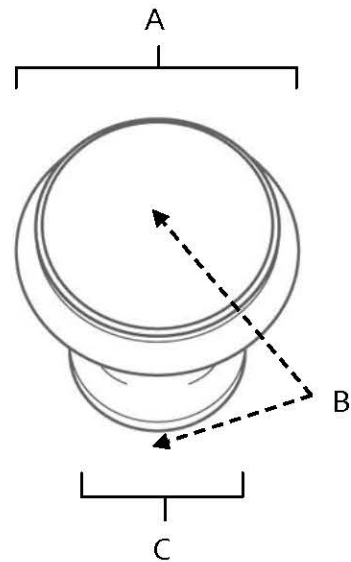

SPECIFICATIONS

**TRADITIONAL
KNOBS**

FEATURES

Traditional styling
Multiple finishes
Concealed installation

WARRANTY

Limited lifetime

FINISHES

Polished Brass (PB)
Polished Chrome (PC)
Antique Pewter (AP)
Barcelona (BARC)
Bronze (BRZ)
Chocolate Bronze (CHBRZ)
Matte Black (MB)
Polished Nickel (PN)
Satin Nickel (SN)

MATERIAL

Brass

Item#	A	B	C
A1164	1 1/4"	1"	3/4"

KEY:

A - Length and Width
B - Projection
C - Mount Length and Width

NOTE: Dimensions and specifications are subject to change without notice.