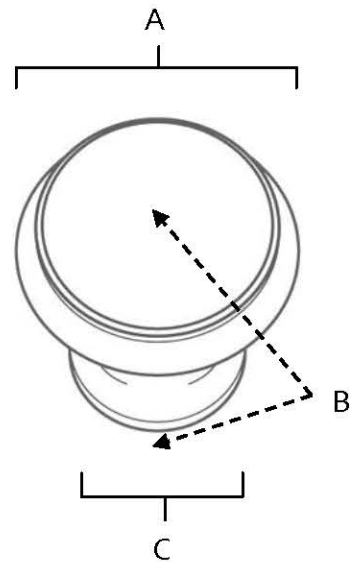

SPECIFICATIONS

**TRADITIONAL
KNOBS**

FEATURES

- Traditional styling
- Multiple finishes
- Concealed installation

WARRANTY

Limited lifetime

FINISHES

- Polished Brass (PB)
- Polished Chrome (PC)
- Antique Pewter (AP)
- Barcelona (BARC)
- Bronze (BRZ)
- Chocolate Bronze (CHBRZ)
- Matte Black (MB)
- Polished Nickel (PN)
- Satin Nickel (SN)

MATERIAL

Brass

Item#	A	B	C
A1164	1 1/4"	1"	3/4"

KEY:

- A - Length and Width
- B - Projection
- C - Mount Length and Width

NOTE: Dimensions and specifications are subject to change without notice.