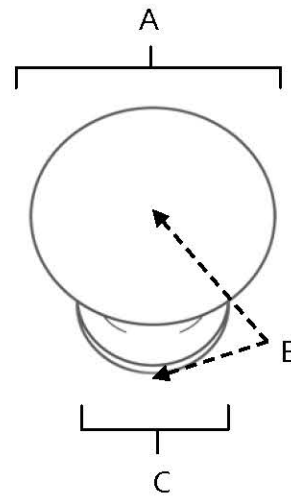

SPECIFICATIONS

**TRADITIONAL
KNOBS**

FEATURES

Traditional styling
Multiple finishes
Concealed installation

WARRANTY

Limited lifetime

FINISHES

Polished Brass (PB)
Polished Chrome (PC)
Antique English (AE)
Antique English Matte (AEM)
Antique Pewter (AP)
Barcelona (BARC)
Bronze (BRZ)
Chocolate Bronze (CHBRZ)
Matte Black (MB)
Polished Antique (PA)
Polished Nickel (PN)
Satin Nickel (SN)

MATERIAL

Brass

Item#	A	B	C
A1066	3/4"	3/4"	7/16"
A1067	1"	1"	9/16"

KEY:

A - Length and Width
B - Projection
C - Mount Length and Width

NOTE: Dimensions and specifications are subject to change without notice.