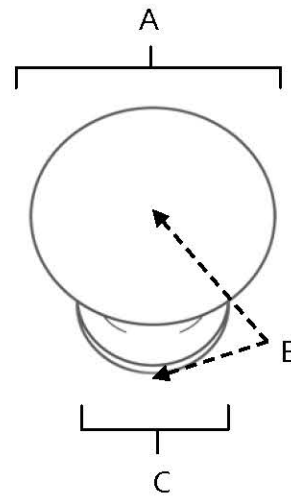

**SPECIFICATIONS**

**TRADITIONAL  
KNOBS**

**FEATURES**

Traditional styling  
Multiple finishes  
Concealed installation

**WARRANTY**

Limited lifetime

**FINISHES**

Polished Brass (PB)  
Polished Chrome (PC)  
Antique English (AE)  
Antique English Matte (AEM)  
Antique Pewter (AP)  
Barcelona (BARC)  
Bronze (BRZ)  
Chocolate Bronze (CHBRZ)  
Matte Black (MB)  
Polished Antique (PA)  
Polished Nickel (PN)  
Satin Nickel (SN)

**MATERIAL**

Brass

Item#	A	B	C
A1066	3/4"	3/4"	7/16"
A1067	1"	1"	9/16"

**KEY:**

A - Length and Width  
B - Projection  
C - Mount Length and Width

NOTE: Dimensions and specifications are subject to change without notice.