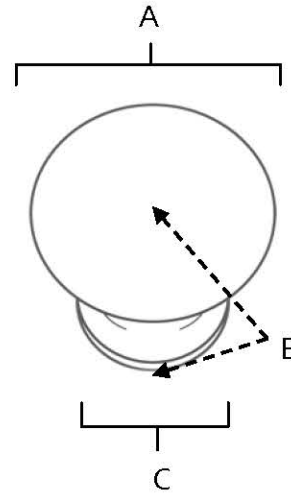

SPECIFICATIONS

**TRADITIONAL
KNOBS**

FEATURES

Traditional styling
Multiple finishes
Concealed installation

WARRANTY

Limited lifetime

FINISHES

Polished Brass (PB)
Polished Chrome (PC)
Antique English (AE)
Antique English Matte (AEM)
Antique Pewter (AP)
Barcelona (BARC)
Bronze (BRZ)
Chocolate Bronze (CHBRZ)
Matte Black (MB)
Polished Antique (PA)
Polished Nickel (PN)
Satin Nickel (SN)

MATERIAL

Brass

| Item# | A | B | C |
|-------|------|------|-------|
| A1066 | 3/4" | 3/4" | 7/16" |
| A1067 | 1" | 1" | 9/16" |

KEY:

A - Length and Width
B - Projection
C - Mount Length and Width

NOTE: Dimensions and specifications are subject to change without notice.