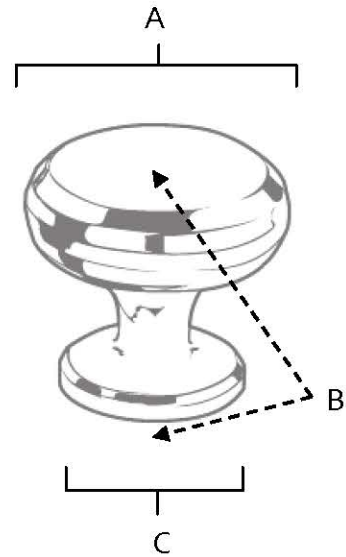

SPECIFICATIONS

**TRADITIONAL
KNOBS**

FEATURES

- Traditional styling
- Multiple finishes
- Concealed installation

WARRANTY

Limited lifetime

FINISHES

- Polished Brass (PB)
- Polished Chrome (PC)
- Bronze (BRZ)
- Chocolate Bronze (CHBRZ)
- Polished Nickel (PN)
- Satin Nickel (SN)

MATERIAL

Brass

Item#	A	B	C
A1172	1"	1"	11/16"
A1173	1 1/8"	1 1/8"	13/16"
A1174	1 1/4"	1 1/4"	7/8"

KEY:

- A - Length and Width
- B - Projection
- C - Mount Length and Width

NOTE: Dimensions and specifications are subject to change without notice.