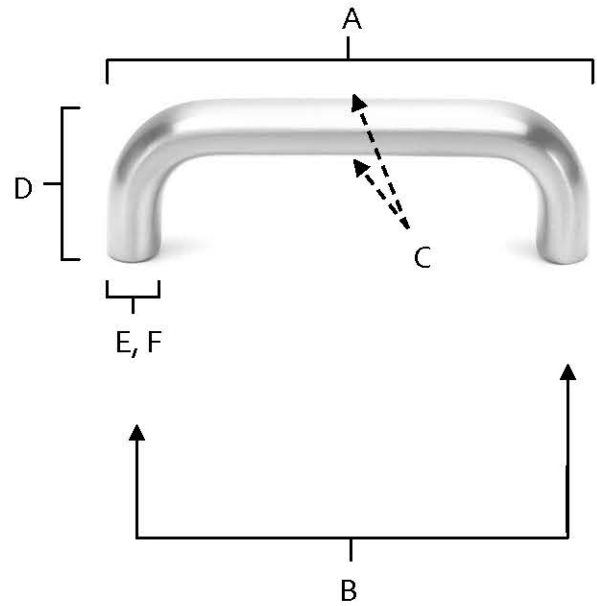

**SPECIFICATIONS**

**PULLS**

**FEATURES**

- Modern styling
- Multiple finishes
- Concealed installation

**WARRANTY**

Limited lifetime

**FINISHES**

- Polished Brass (PB)
- Polished Chrome (PC)
- Antique Pewter (AP)
- Barcelona (BARC)
- Bronze (BRZ)
- Chocolate Bronze (CHBRZ)
- Matte Black (MB)
- Polished Antique (PA)
- Polished Nickel (PN)
- Satin Nickel (SN)

**MATERIAL**

Brass

Item#	A	B	C	D	E (L)	F (W)
A1235	3 1/2"	3"	5/8"	1 1/8"	9/16"	3/8"

**KEY:**

- A - Overall Length
- B - Center to Center
- C - Handle Width
- D - Projection
- E - Mount Length
- F - Mount Width

NOTE: Dimensions and specifications are subject to change without notice.