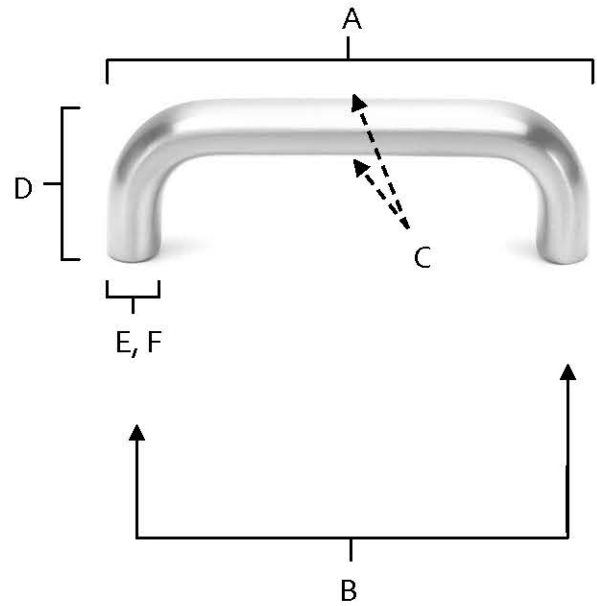

**SPECIFICATIONS**

**PULLS**

**FEATURES**

- Modern styling
- Multiple finishes
- Concealed installation

**WARRANTY**

Limited lifetime

**FINISHES**

- Polished Brass (PB)
- Polished Chrome (PC)
- Antique Pewter (AP)
- Barcelona (BARC)
- Bronze (BRZ)
- Chocolate Bronze (CHBRZ)
- Matte Black (MB)
- Polished Antique (PA)
- Polished Nickel (PN)
- Satin Nickel (SN)

**MATERIAL**

Brass

| Item# | A      | B  | C    | D      | E (L) | F (W) |
|-------|--------|----|------|--------|-------|-------|
| A1235 | 3 1/2" | 3" | 5/8" | 1 1/8" | 9/16" | 3/8"  |

**KEY:**

- A - Overall Length
- B - Center to Center
- C - Handle Width
- D - Projection
- E - Mount Length
- F - Mount Width

NOTE: Dimensions and specifications are subject to change without notice.