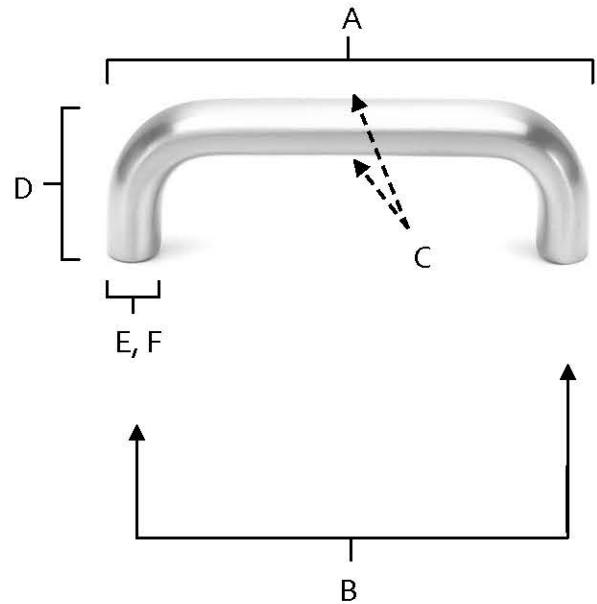

SPECIFICATIONS

PULLS

FEATURES

- Modern styling
- Multiple finishes
- Concealed installation

WARRANTY

Limited lifetime

FINISHES

- Polished Brass (PB)
- Polished Chrome (PC)
- Antique Pewter (AP)
- Barcelona (BARC)
- Bronze (BRZ)
- Chocolate Bronze (CHBRZ)
- Matte Black (MB)
- Polished Antique (PA)
- Polished Nickel (PN)
- Satin Nickel (SN)

MATERIAL

Brass

Item#	A	B	C	D	E (L)	F (W)
A1235	3 1/2"	3"	5/8"	1 1/8"	9/16"	3/8"

KEY:

- A - Overall Length
- B - Center to Center
- C - Handle Width
- D - Projection
- E - Mount Length
- F - Mount Width

NOTE: Dimensions and specifications are subject to change without notice.