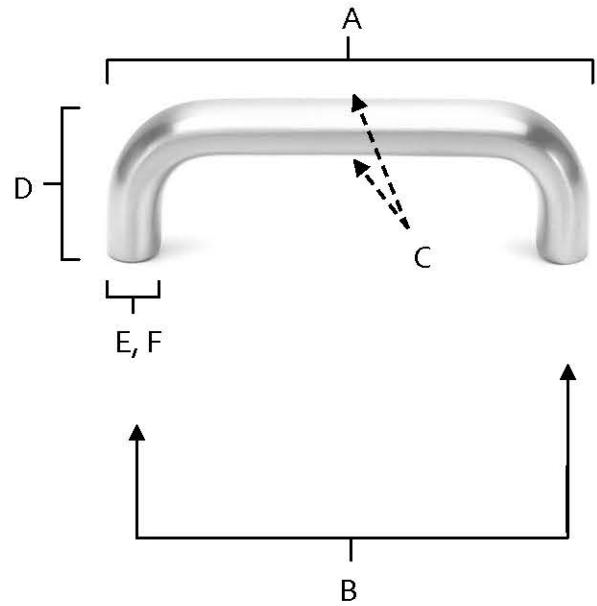

SPECIFICATIONS

PULLS

FEATURES

- Modern styling
- Multiple finishes
- Concealed installation

WARRANTY

Limited lifetime

FINISHES

- Polished Brass (PB)
- Polished Chrome (PC)
- Antique Pewter (AP)
- Barcelona (BARC)
- Bronze (BRZ)
- Chocolate Bronze (CHBRZ)
- Matte Black (MB)
- Polished Antique (PA)
- Polished Nickel (PN)
- Satin Nickel (SN)

MATERIAL

Brass

Item#	A	B	C	D	E (L)	F (W)
A1235	3 1/2"	3"	5/8"	1 1/8"	9/16"	3/8"

KEY:

- A - Overall Length
- B - Center to Center
- C - Handle Width
- D - Projection
- E - Mount Length
- F - Mount Width

NOTE: Dimensions and specifications are subject to change without notice.