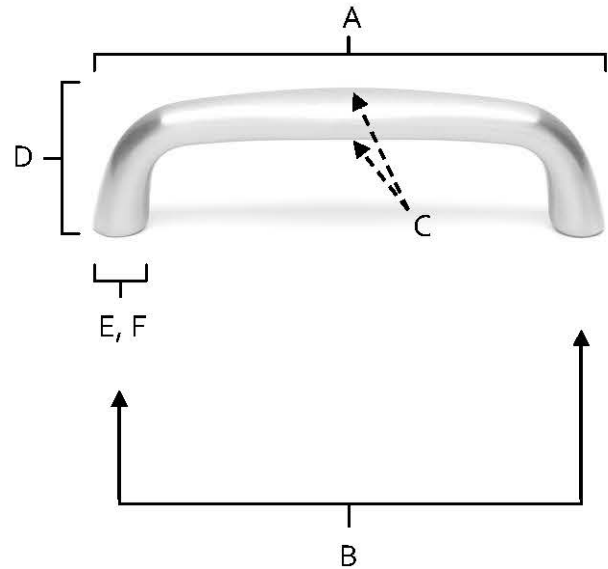

SPECIFICATIONS

PULLS

FEATURES

- Modern styling
- Multiple finishes
- Concealed installation

WARRANTY

Limited lifetime

FINISHES

- Polished Brass (PB)
- Polished Chrome (PC)
- Antique English (AE)
- Antique English Matte (AEM)
- Antique Pewter (AP)
- Barcelona (BARC)
- Bronze (BRZ)
- Chocolate Bronze (CHBRZ)
- Matte Black (MB)
- Polished Antique (PA)
- Polished Nickel (PN)
- Satin Nickel (SN)

MATERIAL

Brass

Item#	A	B	C	D	E (L)	F (W)
A1236	3 1/2"	3"	1/2"	1"	5/16"	3/8"

KEY:

- A - Overall Length
- B - Center to Center
- C - Handle Width
- D - Projection
- E - Mount Length
- F - Mount Width

NOTE: Dimensions and specifications are subject to change without notice.