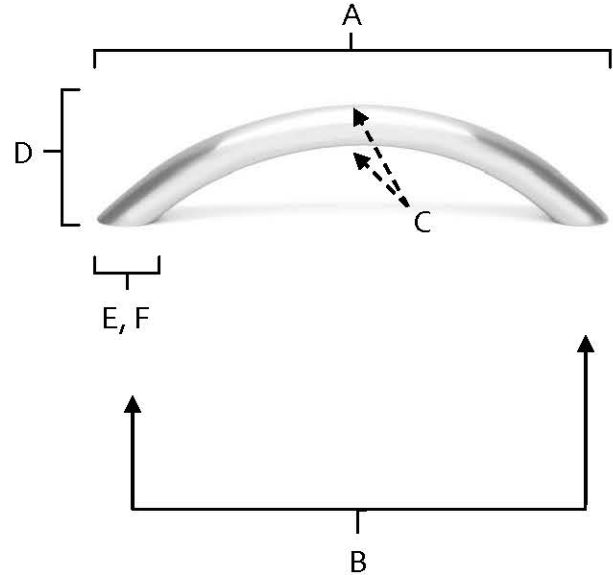

SPECIFICATIONS

PULLS

FEATURES

- Modern styling
- Multiple finishes
- Concealed installation

WARRANTY

Limited lifetime

FINISHES

- Polished Brass (PB)
- Polished Chrome (PC)
- Barcelona (BARC)
- Bronze (BRZ)
- Chocolate Bronze (CHBRZ)
- Matte Black (MB)
- Polished Nickel (PN)
- Satin Nickel (SN)

MATERIAL

Brass

Item#	A	B	C	D	E (L)	F (W)
A1239	4 5/8"	3 3/4"	3/8"	1 1/8"	9/16"	3/8"
A1298	6"	5"	3/8"	1 1/4"	9/16"	3/8"

KEY:

- A - Overall Length
- B - Center to Center
- C - Handle Width
- D - Projection
- E - Mount Length
- F - Mount Width

NOTE: Dimensions and specifications are subject to change without notice.