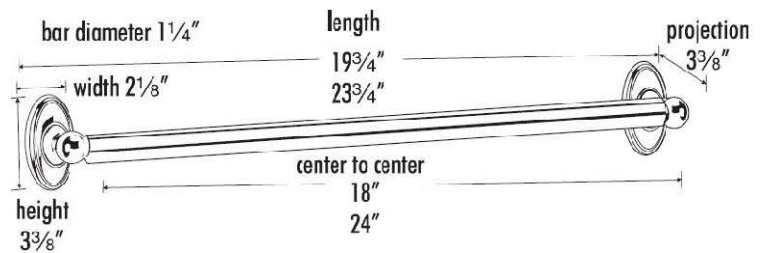

SPECIFICATIONS

**CLASSIC TRADITIONAL
GRAB BAR**

FEATURES

- Traditional styling
- Multiple finishes
- Concealed installation

WARRANTY

Limited lifetime

FINISHES

- Polished Brass (PB)
- Polished Brass/Non-lacquered (PB/NL)
- Polished Chrome (PC)
- Antique English (AE)
- Antique English Matte (AEM)
- Barcelona (BARC)
- Bronze (BRZ)
- Chocolate Bronze (CHBRZ)
- Polished Antique (PA)
- Polished Nickel (PN)
- Satin Nickel (SN)

MATERIAL

Brass

Item#

A8023-18

A8023-24

NOTE: Dimensions and specifications are subject to change without notice.